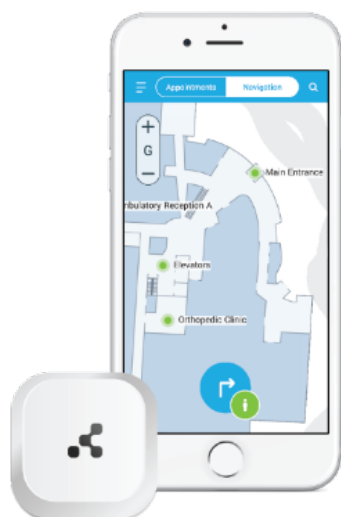

umajin

Wayfinding

Umajin has pre-built mapping and location services that make it perfect for wayfinding applications. The location services support both traditional GPS based location as well as Bluetooth beacons.

Location Technologies

Using a blend of location services and technologies including GPS and Kontakt.io Bluetooth Beacons, wayfinding applications can span indoor and outdoor areas seamlessly.

- Allows multi-story or split-level routes using beacons.
- Can be used in areas where GPS is not reliable.
- Blends GPS for outdoor with beacons for indoor environments into one wayfinding solution.
- Switchable between modes by geo-fencing and/or manual interaction.

Routes and Configuration

Routes are configurable in Umajin App Creator using the new Map Editor.

- Add points of interest, destinations and intermediate waypoints
- Load multi story map tiles and manage routes directly on them
- Automatically calculate directions and path correction using the route information.
- Add elevators to route between levels automatically.

Kiosk

Kiosks can be used in prominent positions to advertise wayfinding app as well as giving “You are Here” style information and directions.

- Can give directions from the fixed kiosk point
- Gives information about the app on device and how to install it.
- Advertising, calls to action, product walk-thru information and other marketing material can be presented in the kiosk
- Gesture enabled kiosks, using Intel RealSense technology, help limit spread of germs through touching of the kiosk.