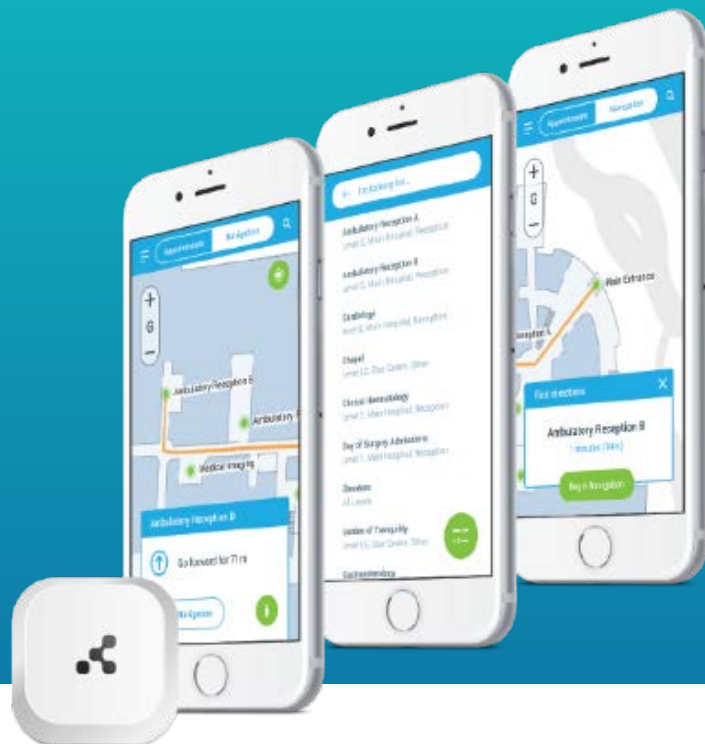

umajin

Wayfinding

Umajin has pre-built mapping and location services that make it perfect for wayfinding applications. The location services support both traditional GPS based location as well as Bluetooth beacons.

Location Technologies

Using a blend of location services and technologies including GPS and Kontakt.io Bluetooth Beacons, wayfinding applications can span indoor and outdoor areas seamlessly.

- Allows multi-story or split-level routes using beacons.
- Can be used in areas where GPS is not reliable.
- Blends GPS for outdoor with beacons for indoor environments into one wayfinding solution.
- Switchable between modes by geo-fencing and/or manual interaction.

Routes and Configuration

Routes are configurable in Umajin App Creator using the new Map Editor.

- Add points of interest, destinations and intermediate waypoints
- Load multi story map tiles and manage routes directly on them
- Automatically calculate directions and path correction using the route information.
- Add elevators to route between levels automatically.

Kiosk

Kiosks can be used in prominent positions to advertise wayfinding app as well as giving “You are Here” style information and directions.

- Can give directions from the fixed kiosk point
- Gives information about the app on device and how to install it.
- Advertising, calls to action, product walk-thru information and other marketing material can be presented in the kiosk
- Gesture enabled kiosks, using Intel RealSense technology, help limit spread of germs through touching of the kiosk.