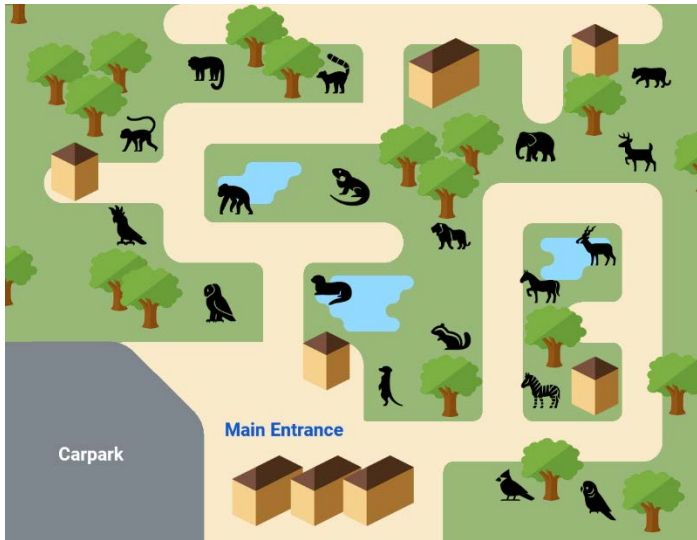

Location Technologies

Using a blend of location services and technologies including GPS and Kontakt.io Bluetooth Beacons, wayfinding applications can span indoor and outdoor areas seamlessly.

- Allows multi-story or split-level routes using beacons.
- Can be used in areas where GPS is not reliable.
- Blends GPS for outdoor with beacons for indoor environments into one wayfinding solution.
- Switchable between modes by geo-fencing and/or manual interaction.

Routes and Configuration

Routes are configurable in Umajin App Creator using the new Map Editor.

- Add points of interest, destinations and intermediate waypoints
- Load multi story map tiles and manage routes directly on them
- Automatically calculate directions and path correction using the route information.
- Add elevators to route between levels automatically.

Illustrative Maps

Maps can be stylized and illustrative rather than to scale physical representations of real world buildings and areas.

Examples of stylized maps would include;

- Tube Map in a Subway
- University Campus maps
- Zoo and Theme parks
- Hospitals
- Parks and Recreation areas

Kiosk

Kiosks can be used in prominent positions to advertise wayfinding app as well as giving “You are Here” style information and directions.

- Can give directions from the fixed kiosk point
- Gives information about the app on device and how to install it.
- Advertising, calls to action, product walk-thru information and other marketing material can be presented in the kiosk
- Gesture enabled kiosks, using Intel RealSense technology, help limit spread of germs through touching of the kiosk.