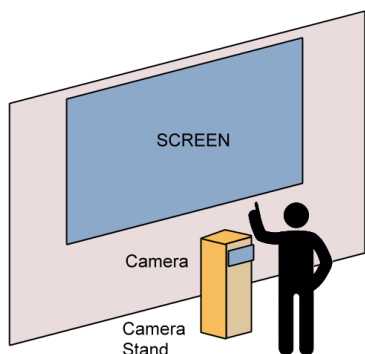

# Umajin 3D Gesture

Powered by Intel RealSense™ Umajin applications let users control huge screens by simply pointing

## Interactive signage

Umajin GhostHands™ user interface makes it easy for customers to interact with very large shared screens. This can turn any video wall into a shared interactive experience.

The user standing in front of the camera can see the shadow of their hand (GhostHands™) projected onto the screen allowing them to point, tap, scroll – even rotate 3D models. This works in cases where touch is impractical, even if the display is the size of a building!