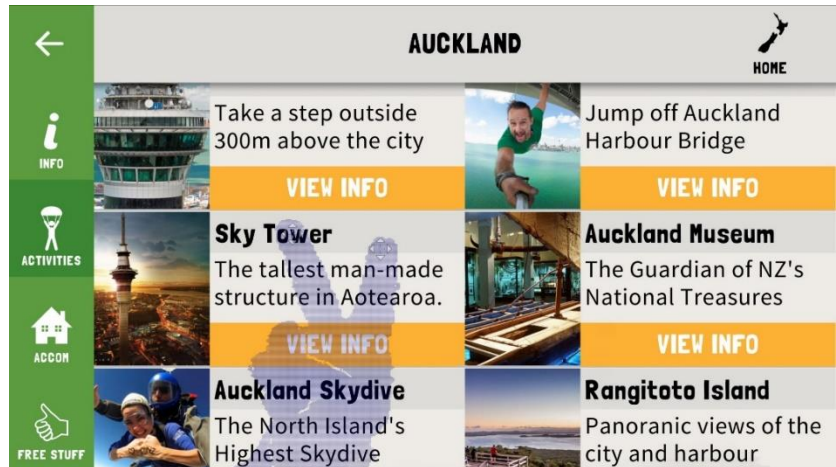

## Wayfinding

Gesture kiosks for 2D or 3D wayfinding are great for large, multi-level indoor spaces. Umajin also supports hybrid apps for smartphones which can augment the kiosk and give users maps on the go.

## Events

Events are a high profile opportunity to provide a large shared screen for attendees to explore the show

<https://www.youtube.com/watch?v=NMDe-qDmpUc>

## Tourism

Tourism (and product information in general) allows kiosks to attract and share information with prospective customers in public locations like airports, hotels and retail spaces

[https://www.youtube.com/watch?v=JCRa\\_fvyhWM](https://www.youtube.com/watch?v=JCRa_fvyhWM)