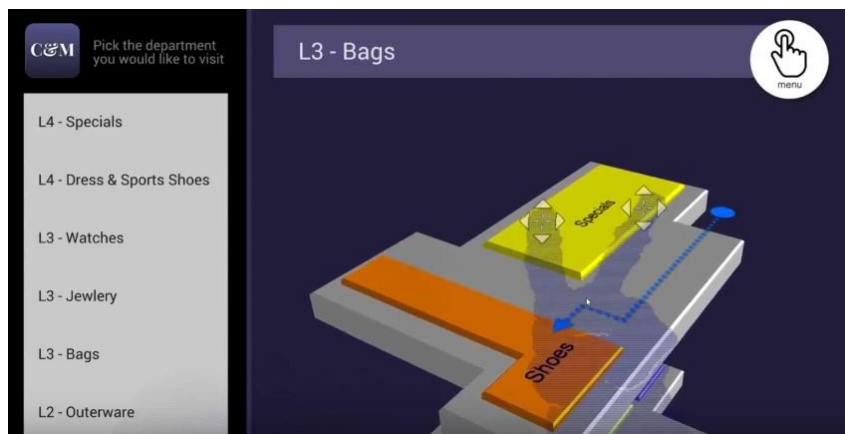

## Interactive signage

Umajin GhostHands™ user interface makes it easy for customers to interact with very large shared screens. This can turn any video wall into a shared interactive experience.

The user standing in front of the camera can see the shadow of their hand (GhostHands™) projected onto the screen allowing them to point, tap, scroll – even rotate 3D models. This works in cases where touch is impractical, even if the display is the size of a building!

## Requires no surface cleaning

Gesture has big benefits over touch when it comes to areas where food is served or where large volumes of people need to use shared kiosks like airports or hospitals. Gesture means no touching so you don't need to have staff regularly cleaning and sterilizing screens.