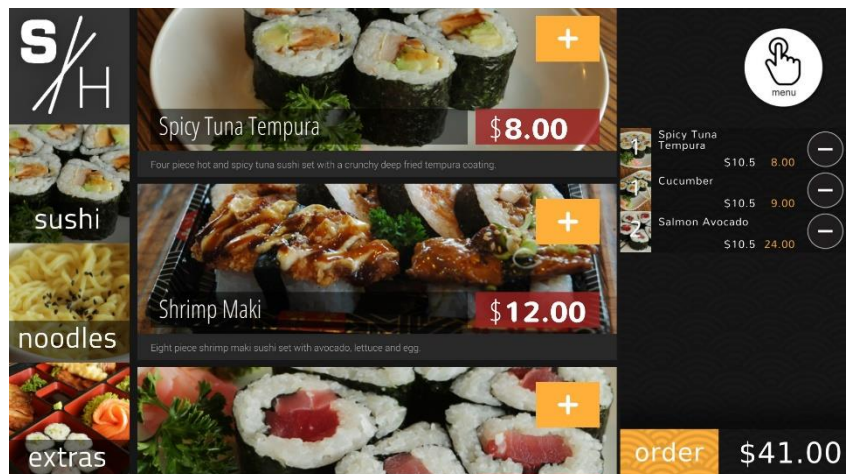

## Showrooming

Gesture kiosks help show off virtual products on large screens. Customers can customize, explore and view and rotate 3D versions of a vehicle or building

[https://www.youtube.com/watch?v=4\\_UmtW90pMM](https://www.youtube.com/watch?v=4_UmtW90pMM)

## Menu & Catalogs

Ordering products, services and particularly food can be made more fun and hygienic using gesture

<https://www.youtube.com/watch?v=pjwORq7IjRI>

Want More Details?  
Visit our website - Umajin.com